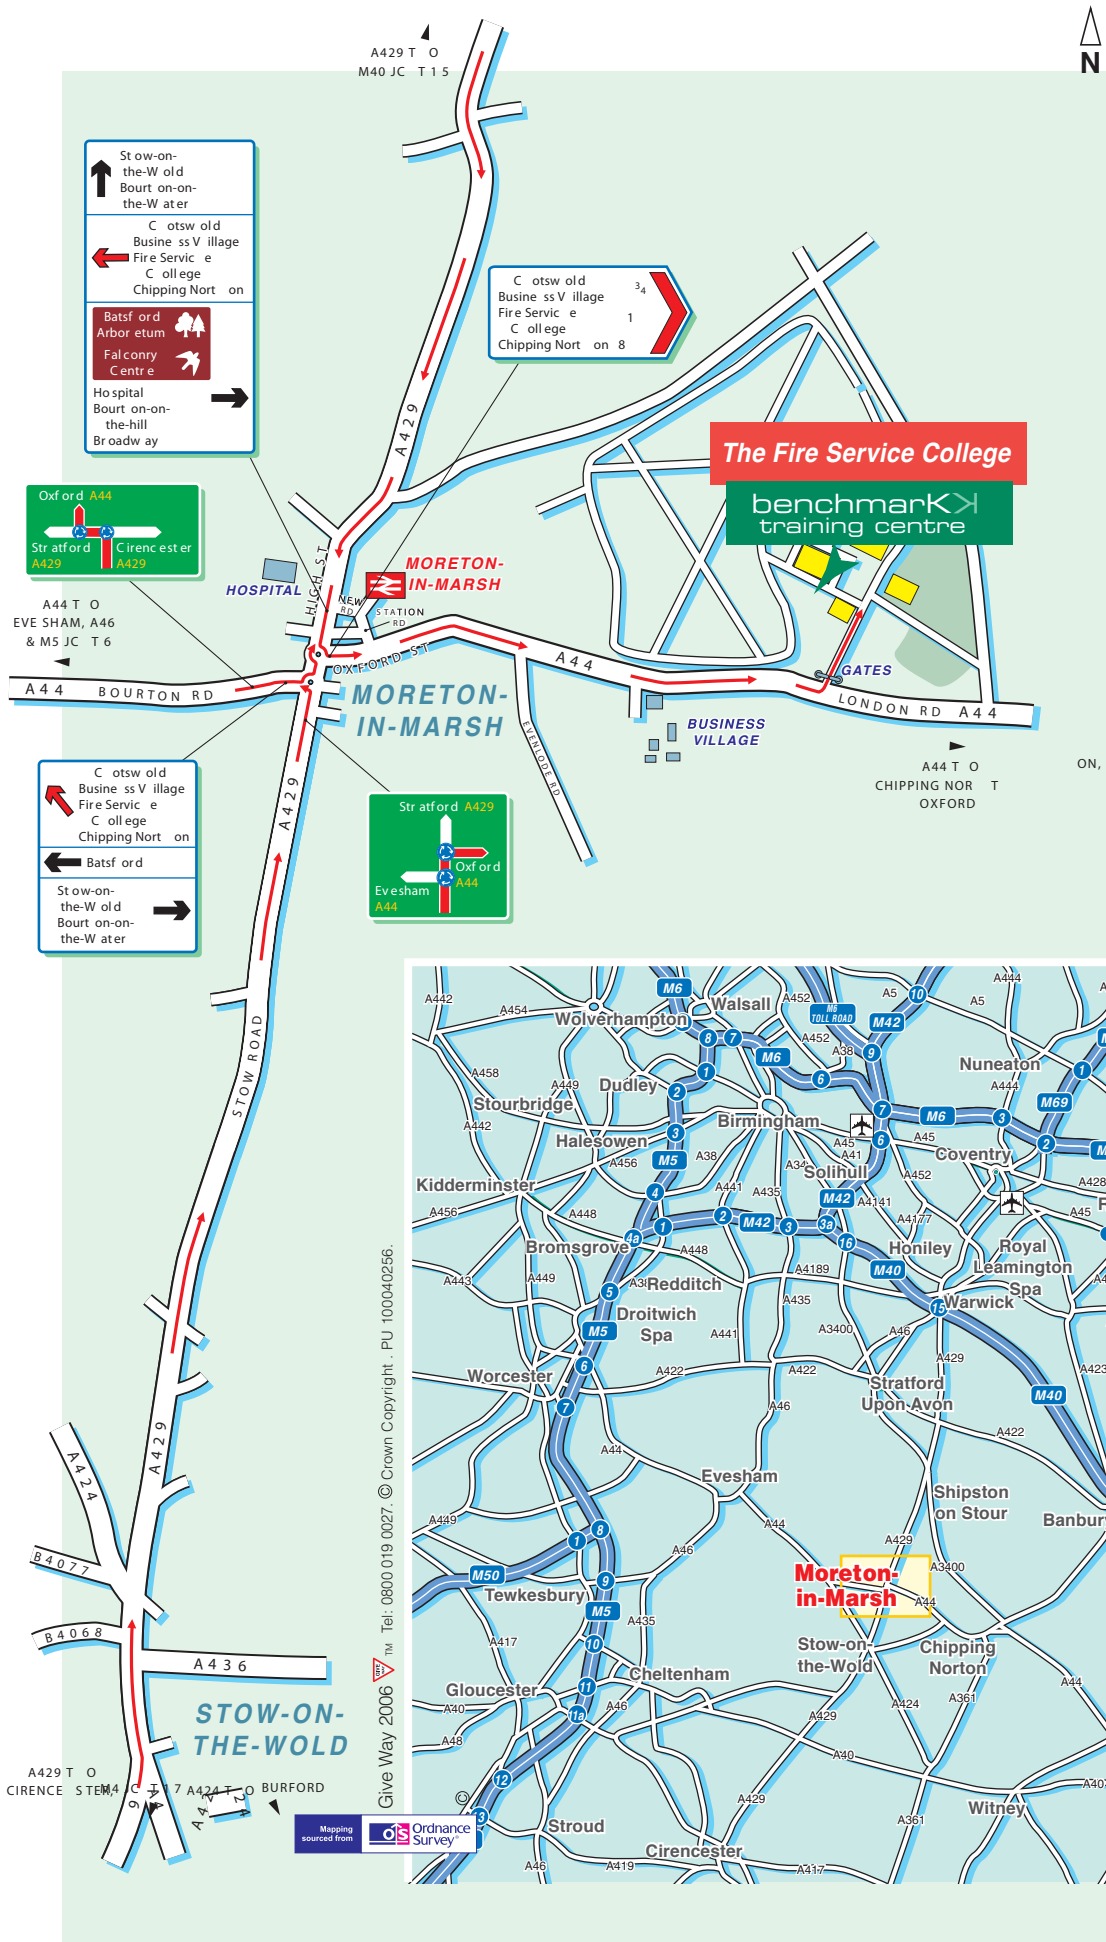

Benchmark
Bridges 2
The Fire Service College
London Road
Moreton-in-Marsh

t: 01608 812 342
f: 01608 812 342
e: info@benchmarktraining.com
www.benchmarktraining.com

Public Transport

By Rail

Moreton-in-Marsh Station
Approximately 20 minutes walk away.

For information on train operators
and times phone National Rail
Enquiries on 08457 484950.

By Air

Birmingham International Airport
Approximately 1 hours drive away.

London Heathrow Airport
Approximately 1 hour 45 minutes
drive away.

London Gatwick Airport.

Approximately 2 hours drive away.

Give Way 2006 Tel: 0800 019 0027. © Crown Copyright. PU 100040256.

Mapping sourced from Ordnance Survey