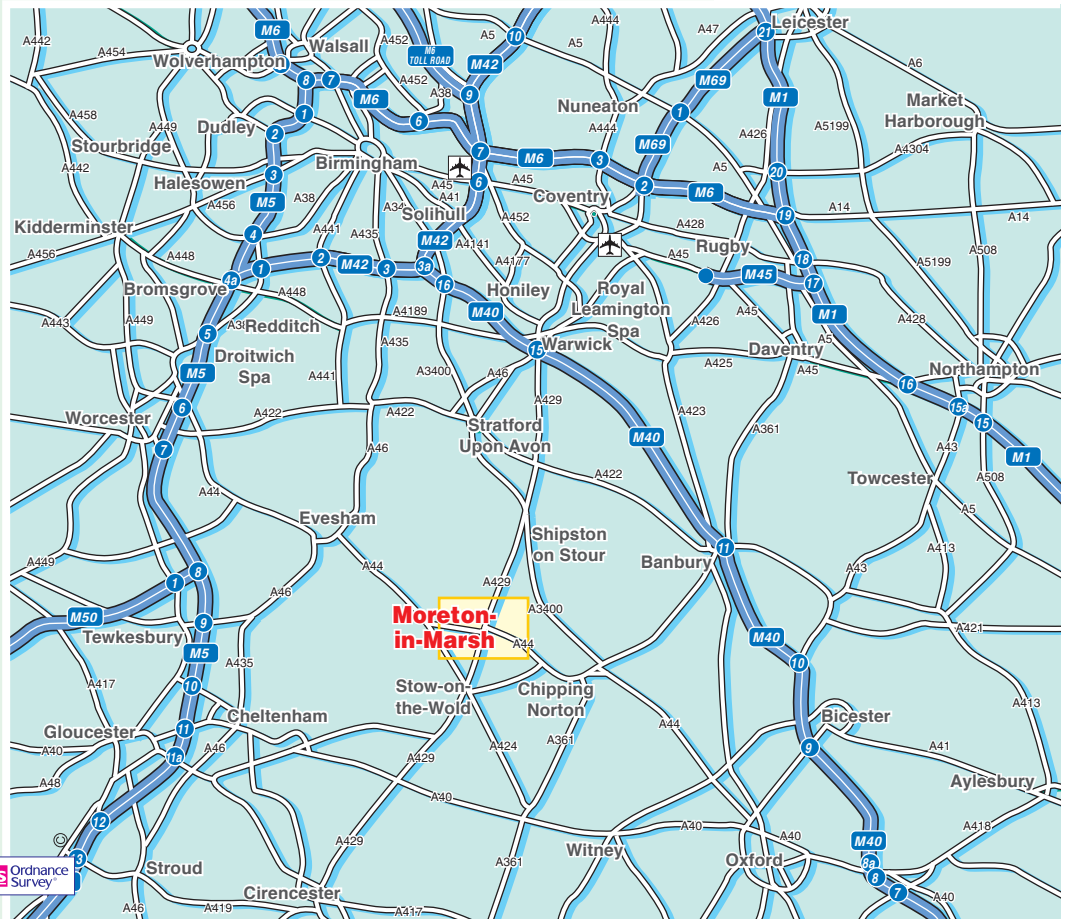

For information on train operators
and times phone National Rail
Enquiries on 08457 484950.

By Air

Birmingham International Airport
Approximately 1 hours drive away.

London Heathrow Airport
Approximately 1 hour 45 minutes
drive away.

London Gatwick Airport.

Approximately 2 hours drive away.

Give Way 2006 Tel: 0800 019 0027. © Crown Copyright. PU 100040256.

Mapping sourced from Ordnance Survey